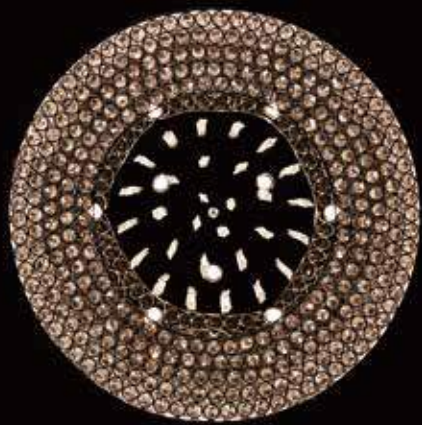

# BASQUE

Basque Square

Basque Round

Basque Rectangular LED